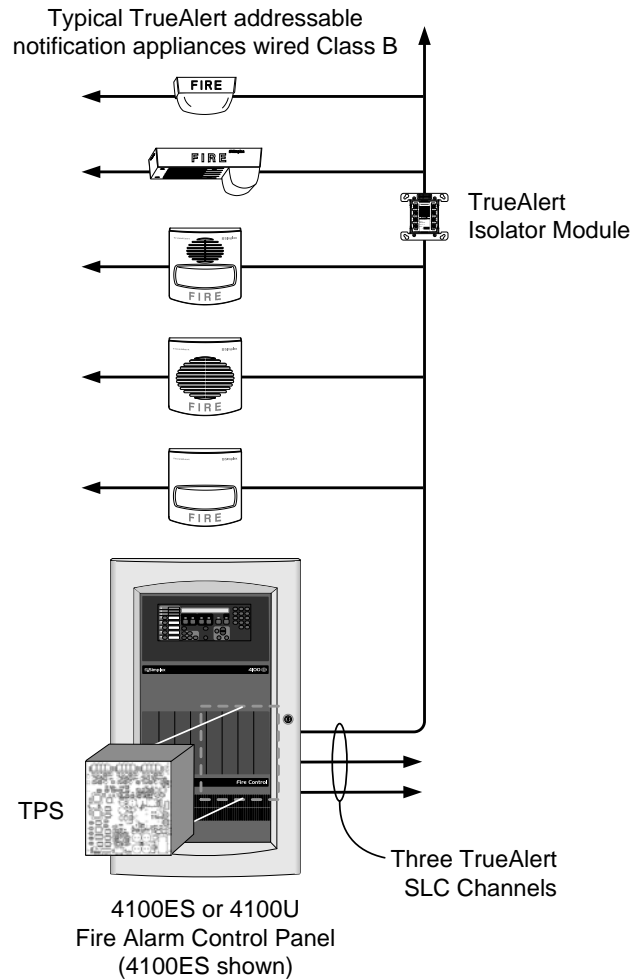

#### For installed system mounting in Simplex® 4100ES or 4100U fire alarm control panels:

- Provides three, 3 A, Class B SLCs (Special Application rating)
- Compatible with TrueAlert and TrueAlert ES addressable notification appliances, TrueAlert Isolator Modules, and TrueAlert Adapter Modules
- Note: Limitations apply when controlling TrueAlert ES appliances (refer to details on page 2)
- Class A operation is available using option module 4100-5124
- Four block module size, mounts in expansion bay blocks on right side
- For new fire alarm panel applications with addressable notification, refer to data sheet S4100-0100
- For additional TrueAlert addressable notification reference refer to data sheet S4009-0003

### TrueAlert Addressable Notification

TrueAlert Power Supplies provides three, 3 A Class B Signaling Line Circuits (SLCs) for controlling and powering addressable notification appliances. With addressable appliances, Class B wiring can be “T-tapped” for easier wiring and reduced wire run lengths. Appliances include horns, strobes, and combination units.

#### TrueAlert Power Supplies and Accessories (Canadian model has low battery cutout)

Model	Voltage/Listing		Description	Size	Supv.	Alarm
4100-5120	120 VAC	UL	<b>TrueAlert Power Supply (TPS);</b> 3 Class B SLCs rated 3 A each for up to 63 TrueAlert addressable (special application) appliances per channel, 189 per TPS; built-in battery charger; 2 A aux. power output;  Note: Add device current separately	4 Blocks	88 mA	100 mA
4100-5121	120 VAC, Canadian	ULC				
4100-5122	220-240 VAC	UL				
4100-5124	TrueAlert SLC Class A Adapter for all 3 SLCs, mounts on TPS			N.A.	10 mA	10 mA