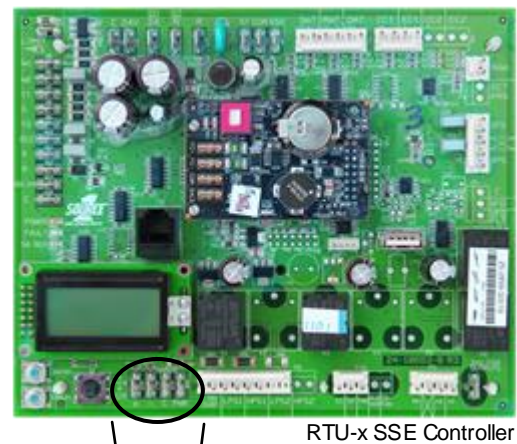

Smart Equipment Single Zone Unit

RTU-x SSE Controller

Sensor Bus

Non-Plenum Applications:
Anixter: CBL-22/2P-SA-PVC
Belden: B5541FE
or equivalent

Plenum Applications:
Anixter: CBL-22/2P-SA-PLN
Belden: B6541FE
or equivalent

Drawing Title									
Smart Equipment SingleZone Unit									
REFERENCE DRAWING		NO.		REVISION-LOCATION		ECN		DATE	
Sales Engineer		Project Manager		Applied on Engineer		DRAWN		APPROVED	
				BY		DATE		BY	
Project Title		Branch Information		CONTRACT NUMBER					
		DRAWING NUMBER							
								SZU	