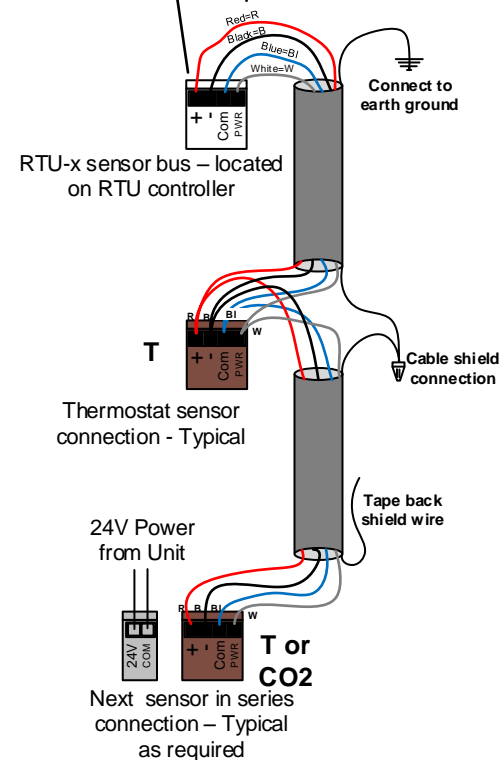

Smart Equipment Single Zone Unit

RTU-x SSE Controller

Sensor Bus

Non-Plenum Applications:
Anixter: CBL-22/2P-SA-PVC
Belden: B5541FE
or equivalent

Plenum Applications:
Anixter: CBL-22/2P-SA-PLN
Belden: B6541FE
or equivalent

Drawing Title									
Smart Equipment SingleZone Unit									
REFERENCE DRAWING		NO.		REVISION-LOCATION		ECN		DATE	
Sales Engineer		Project Manager		Applied on Engineer		DRAWN		APPROVED	
				BY		DATE		BY	
Project Title		Branch Information		CONTRACT NUMBER					
		DRAWING NUMBER							
								SZU	